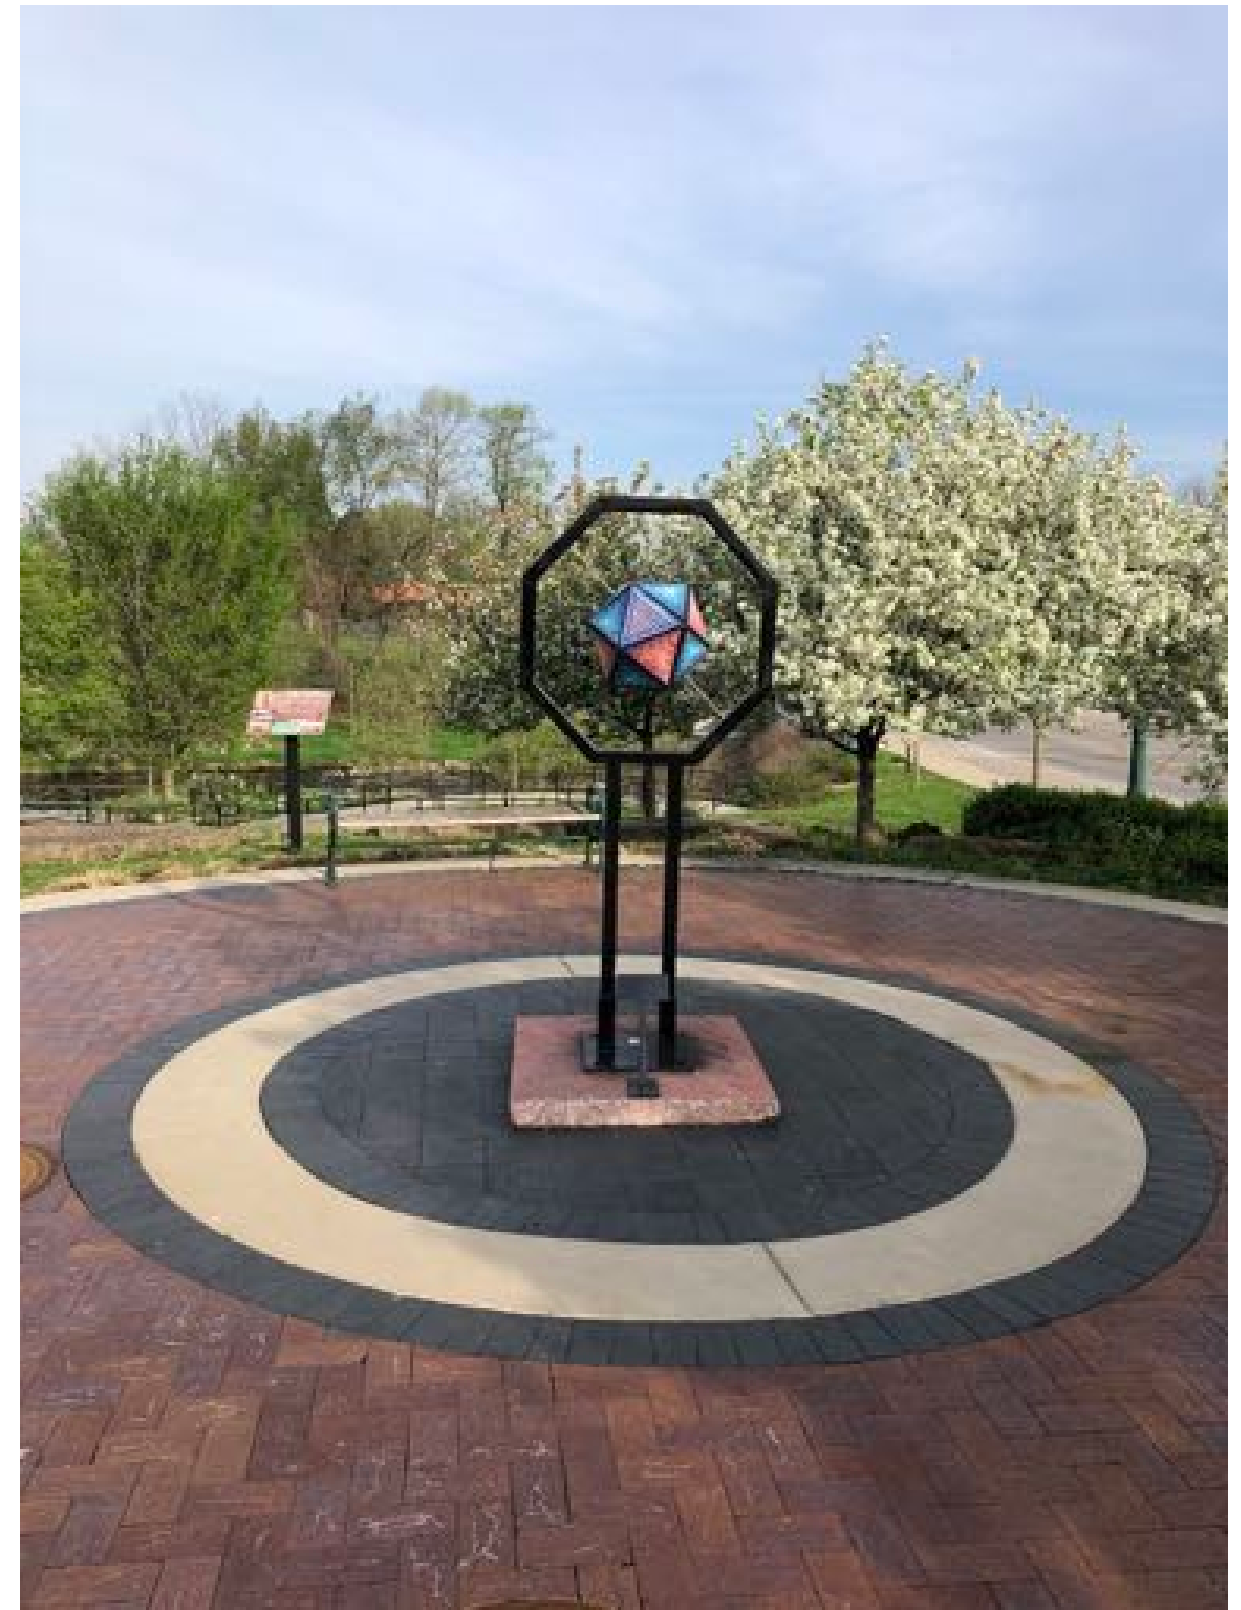

Kirk Seese

Icosahedron: Retro Space Junk Version