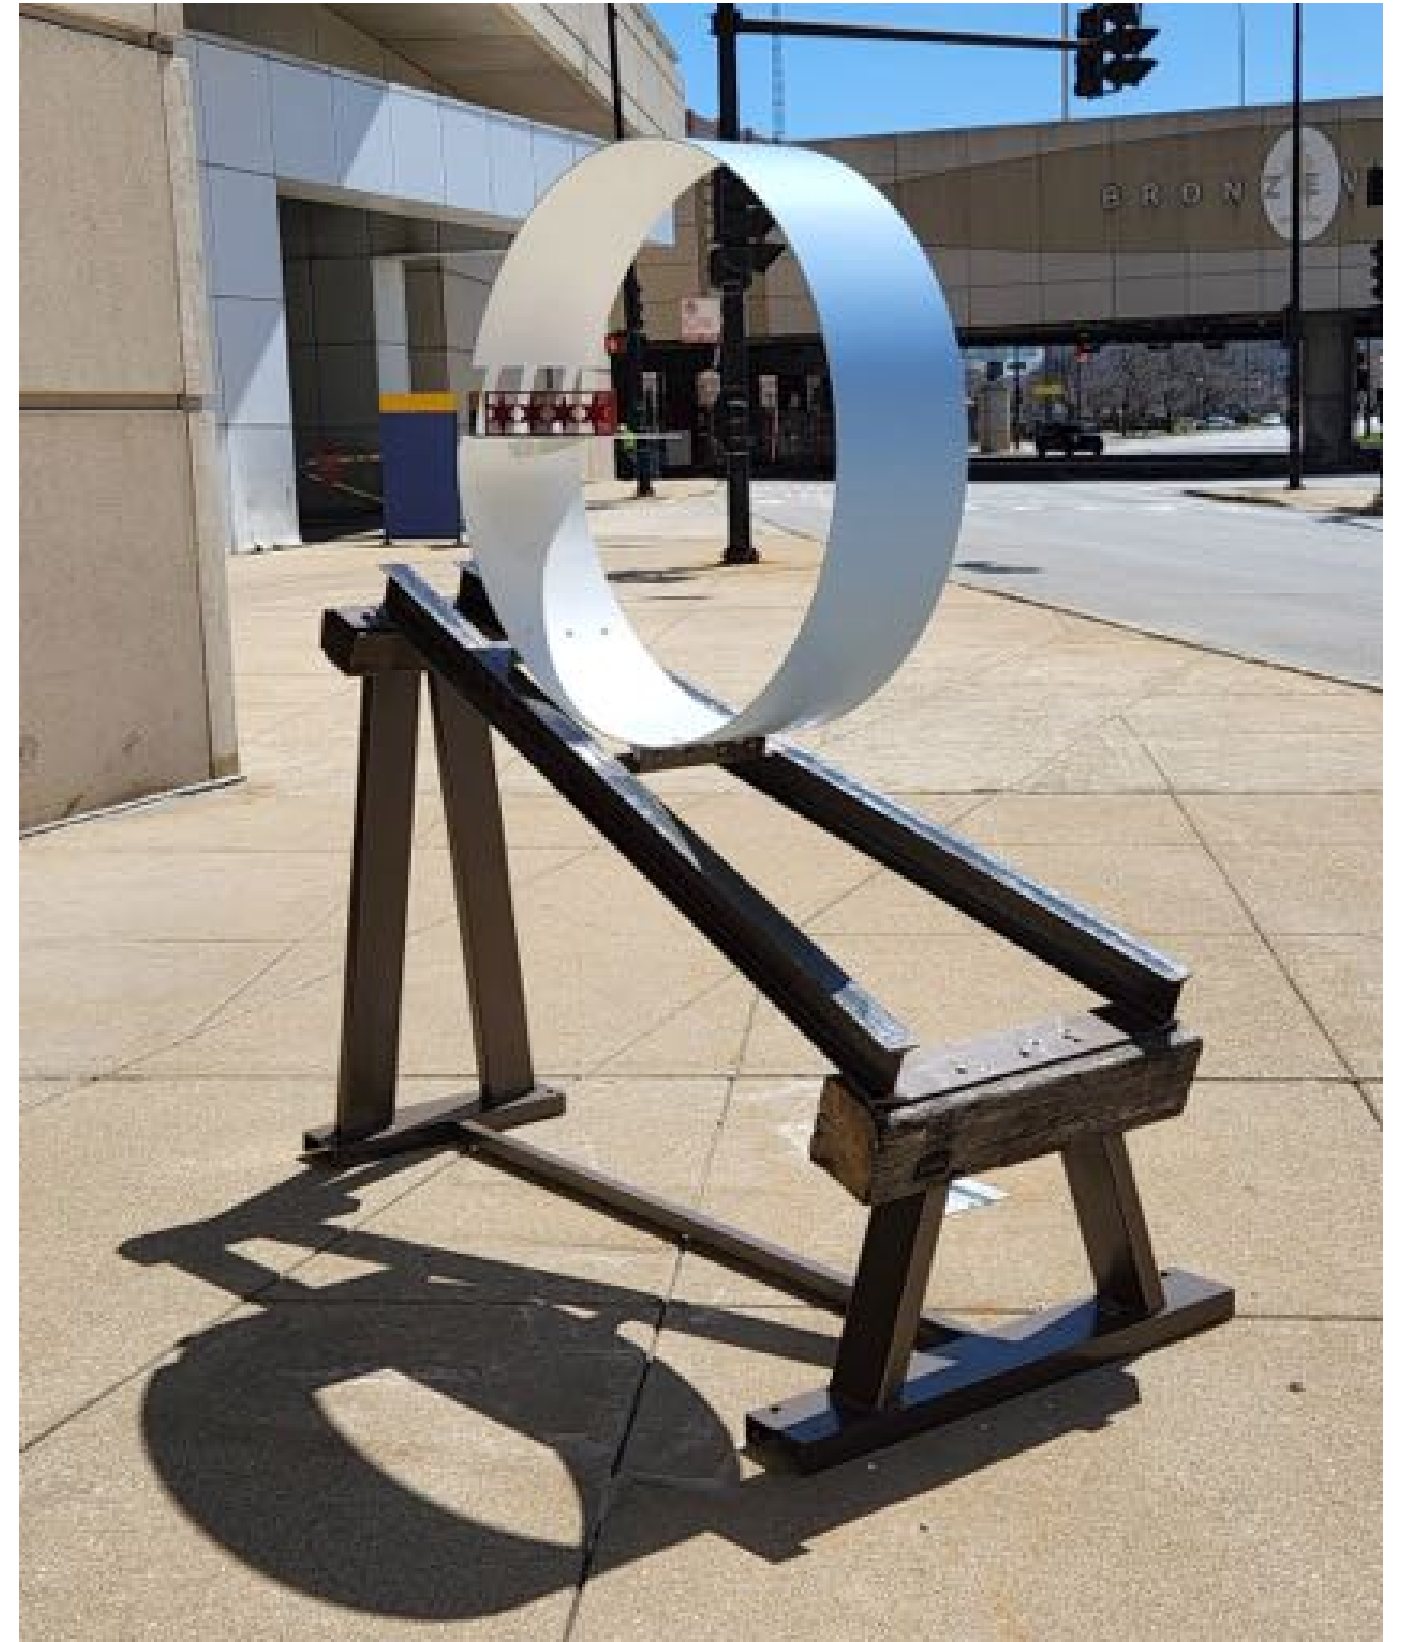

### Image List:

1. ChiCaGO (view 1), 2021  
96"h x 80"w x 40"d (Circle is 48")  
Steel, reclaimed wood beams  
\$7500.00
1. ChiCaGO (view 2)

**Peter Gray**  
*ChiCaGO (View 1)*

**Peter Gray**  
*ChiCaGO (View 2)*