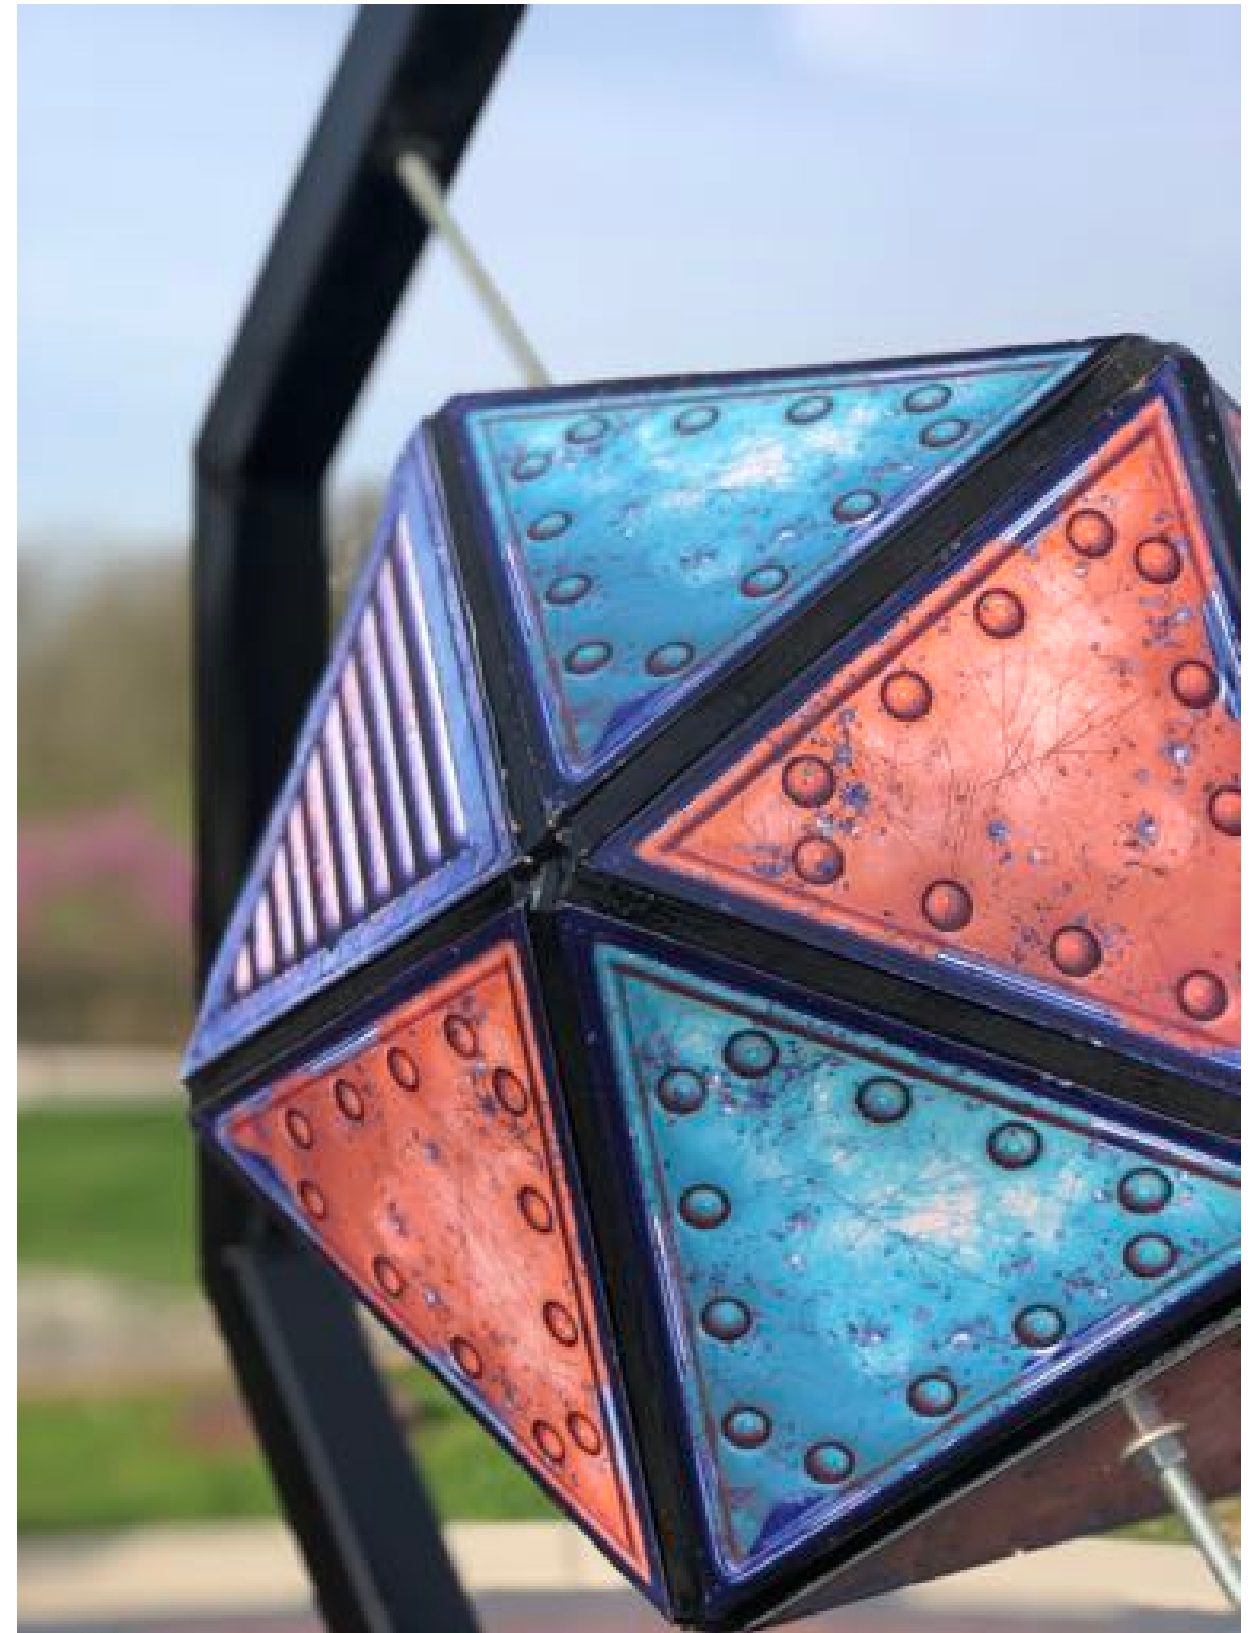

Kirk Seese

Icosahedron: Retro Space Junk Version